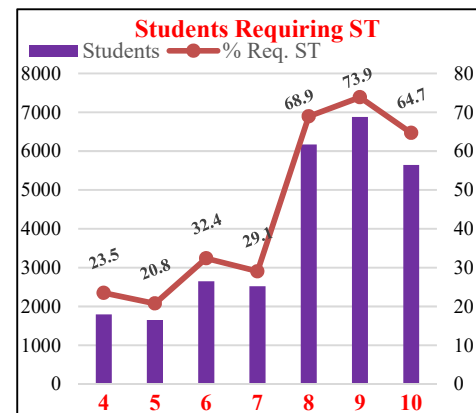

IV Deficiencies in Competency Levels (< 40% listed below): Pl see "Competency List" file for details

Class/Sub	Kannada	English	Maths	EVS/Sci	SS
4				EVS411, 430	
5	KAN501, 506, 510		MATH516, 523		
6	KAN620	ENG627	MATH602, 609, 610	SCI608, 612, 619, 623	SS618
7	KAN709	ENG709, 710	MATH704, 710, 717	SCI709, 711, 723, 727	
8	KAN811	ENG803, 808, 816, 817, 818, 828, 829	MATH805, 807, 808, 815, 825, 826, 827, 830	SCI805, 808, 809, 810, 812, 814, 815, 816, 819, 820, 823, 826, 828, 829	SS803, 807, 808, 812, 813, 814, 816, 822, 826, 828
9	KAN911, 919, 922	ENG901, 902, 903, 906, 909, 912, 913, 915, 916, 917, 918, 926, 927, 928, 929, 930	MATH 901, 902, 911, 912, 914, 915, 919, 925, 930	SCI901, 902, 903, 906, 909, 911, 913, 914, 915, 916, 917, 918, 919, 921, 922, 923	SS905, 907, 909, 916, 919, 927, 928
10	KAN0118, 0123,	ENG0103, 0104, 0105, 0106, 0110, 0112, 0114, 0116, 0124, 0125, 0126, 0127	MATH0103, 0105, 0106, 0107, 0113, 0114, 0116, 0117, 0118, 0120, 0123, 0124, 0126, 0128	SCI0108, 0112, 0115, 0116, 0121	SS0105, 0111, 0113, 0123