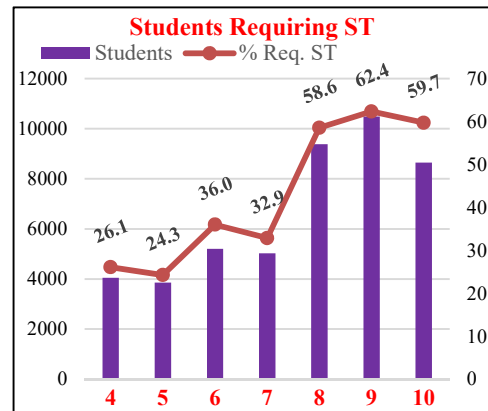

Sub Agg.: Subjects Aggregate

IV Deficiencies in Competency Levels (< 40% listed below): Pl see "Competency List" file for details

Class/Subject	Kannada	English	Maths	EVS/Sci	SS
4				EVS411, 419, 430	
5	KAN501, 506, 510		MATH516, 519, 523		
6	KAN620	ENG607, 627	MATH602, 610, 623	SCI608, 612, 619, 623	SS618
7	KAN709	ENG709, 710	MATH704, 710, 713, 714, 717	SCI709, 711, 723	
8	KAN811, 814	ENG803, 808, 817, 818, 828	MATH805, 807, 827, 830	SCI809, 810, 812, 814, 816, 919, 823, 826	SS807, 813, 814, 822, 826, 828
9	KAN919, 922	ENG901, 913, 916, 918, 926, 927, 928, 930	MATH 911, 914, 919, 925, 930	SCI902, 906, 909, 911, 914, 916, 917, 918, 919, 921, 922, 923	SS907, 909, 916
10	KAN0123	ENG0104, 0105, 0106, 0110, 0112, 0114, 0116, 0124, 0125, 0126, 0127	MATH0103, 0106, 0113, 0114, 0116, 0117, 0118, 0120, 0123, 0124, 0126, 0128	SCI0112, 0116, 0121, 0127	SS0111, 0115