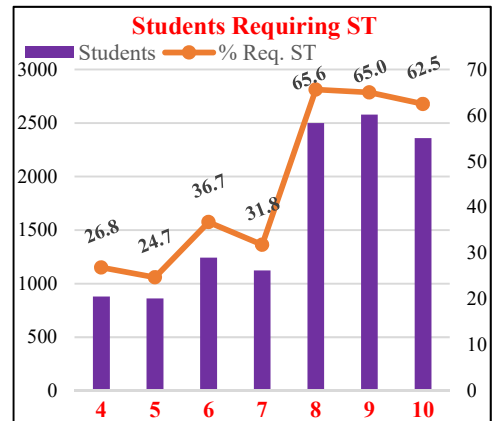

IV Deficiencies in Competency Levels (< 40% listed below): Pl see "Competency List" file for details

Class/Sub	Kannada	English	Maths	EVS/Sci	SS
4			MATH404, 413	EVS411, 419, 430	
5	KAN501, 506, 510		MATH516, 519, 523		
6	KAN620	ENG607, 627	MATH602, 609, 610, 620, 623, 624	SCI608, 612, 619, 623	SS618
7	KAN709	ENG709, 710	MATH704, 710, 713, 717	SCI709, 711, 722, 723, 727	SS701, 705, 712, 726
8	KAN811, 814	ENG803, 808, 817, 818, 819, 828, 829	MATH805, 807, 808, 823, 826, 827, 829, 830	SCI809, 810, 812, 814, 815, 816, 817, 819, 820, 823, 826, 828	SS803, 807, 812, 813, 814, 822, 826, 828
9	KAN919, 922	ENG901, 913, 916, 917, 918, 926, 927, 930	MATH 911, 914, 918, 919, 925, 930	SCI901, 902, 903, 905, 906, 909, 910, 911, 914, 916, 917, 918, 919, 921, 922, 923, 929	SS907, 909, 916
10	KAN0113, 0123	ENG0104, 0105, 0106, 0110, 0112, 0114, 0116, 0117, 0125, 0126, 0127	MATH0103, 0105, 0106, 0113, 0114, 0116, 0117, 0118, 0120, 0123, 0124, 0126, 0128	SCI0112, 0115, 0116, 0117, 0121, 0127	SS0105, 0111, 0115